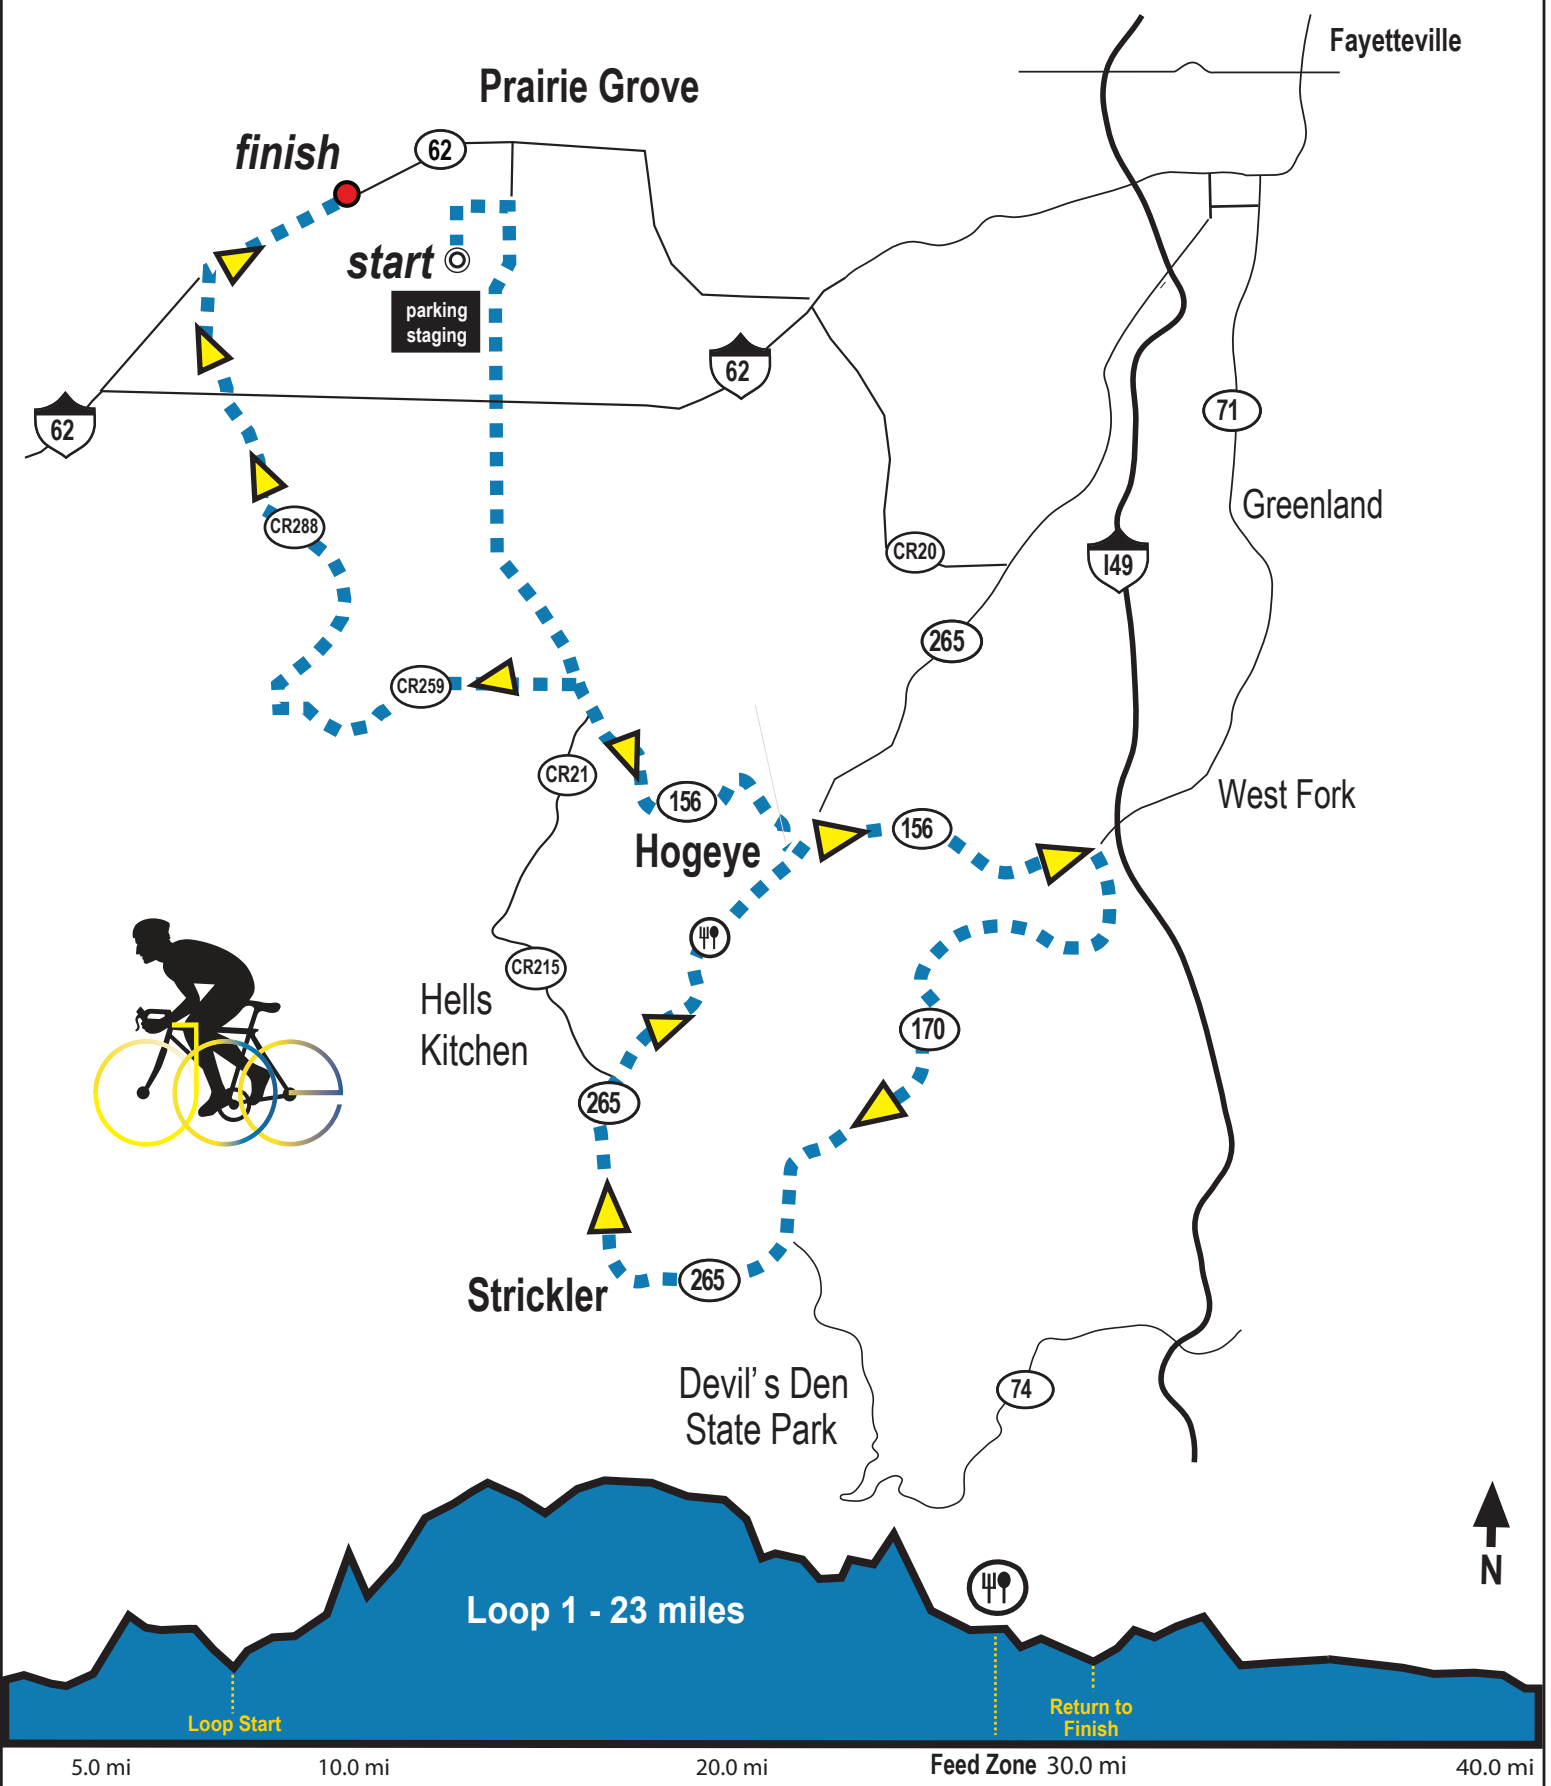

# JOE MARTIN GRAN FONDO

## Saturday Gran Fondo 40 Mile Course

Fayetteville

*finish*

*start*

parking staging

62

62

62

149

West Fork

156

Hogs Eye

44

Hells Kitchen

CR215

265

170

Strickler

Devil's Den State Park

74

Loop 1 - 23 miles

Loop Start

Return to Finish

5.0 mi